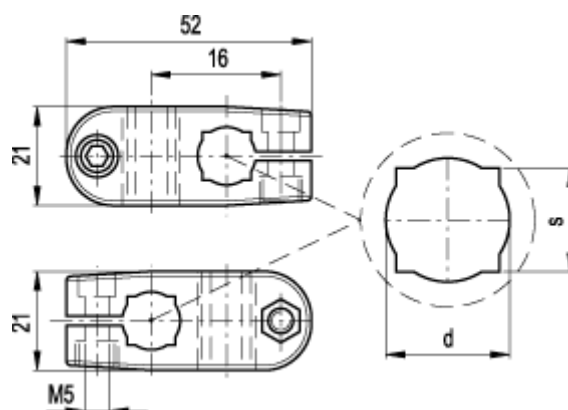

# Data Sheet

Article number: 2310440122

Description: E+G MSX T-shaped clamp  
MSX.56-C-10-12

## Measures

---

d = 12

Rotation resistance = 5

s = 10

Torque (N m) = 1000